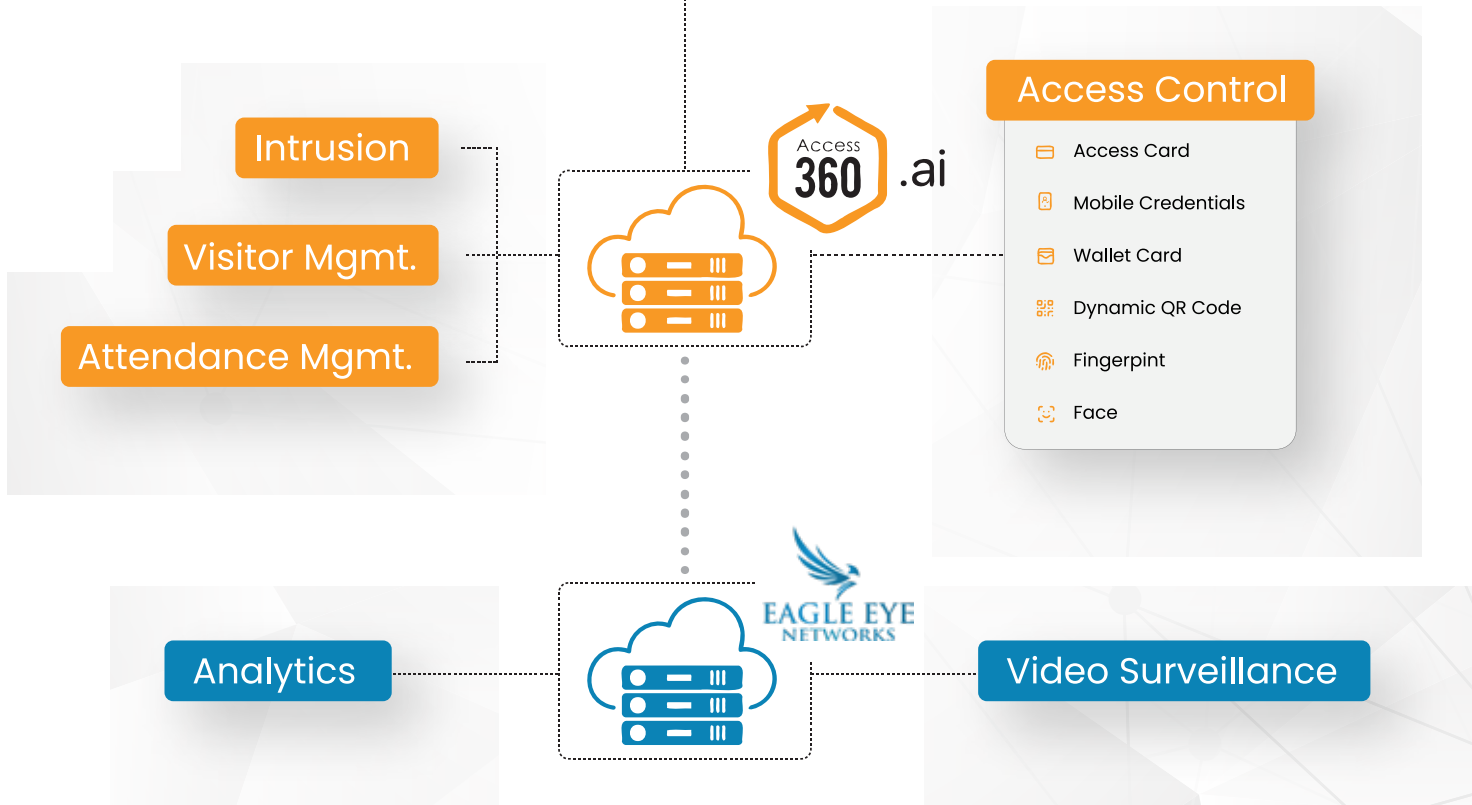

# Cloud Video Management System Integration

IDCUBE, provider of the world's first AI-powered physical access control solutions, has collaborated with Eagle Eye Networks, the leader in cloud video management software. This partnership delivers an integrated physical security application platform that eliminates the need for on-site computers or servers. The result is a seamless, truly cloud-based solution, enabling single-window monitoring, rapid incident response, and investigations.

# Features

**True Cloud-based Integration:** IDCUBE Access360.ai and EagleEye VMS are both cloud-based platforms that integrate and multiply the benefits of the cloud.

**Camera mapping with Doors & IO Points:** Cameras from VMS and doors & IO points from Access control integrate together, having events and alarms mapped with corresponding videos.

**Live view in Access Control:** The integration allows users to view live video of any camera from within the access control interface.

**Stored Video playback:** Single window in access control to Play a video from a predefined camera against time and area of access doors, Intrusion Zones, and IO Points.

**User Directory:** Access the user directory with a single click to identify users in the alarm-mapped video clips easily.

**Enhanced Perimeter Security:** Cameras linked to perimeter intrusion sensors are automatically highlighted for quick investigation & subsequent counteractive actions.