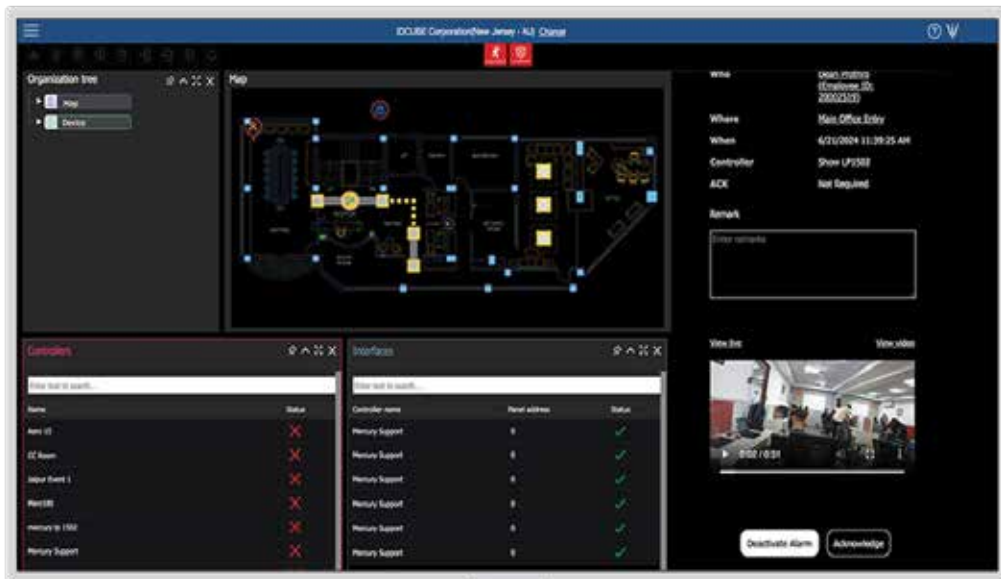

# Cloud Video Management System Integration

IDCUBE, provider of the world's first AI-powered physical access control solutions, has collaborated with Eagle Eye Networks, the leader in cloud video management software. This partnership delivers an integrated physical security application platform that eliminates the need for on-site computers or servers. The result is a seamless, truly cloud-based solution, enabling single-window monitoring, rapid incident response, and investigations.

# Features

**True Cloud-based Integration:** IDCUBE Access360.ai and EagleEye VMS are both cloud-based platforms that integrate and multiply the benefits of the cloud.

**Camera mapping with Doors & IO Points:** Cameras from VMS and doors & IO points from Access control integrate together, having events and alarms mapped with corresponding videos.

**Live view in Access Control:** The integration allows users to view live video of any camera from within the access control interface.

**Stored Video playback:** Single window in access control to Play a video from a predefined camera against time and area of access doors, Intrusion Zones, and IO Points.

**GUI:** Graphical User Interface (floor maps): pick and drop the camera to create the GUI that supports live view.