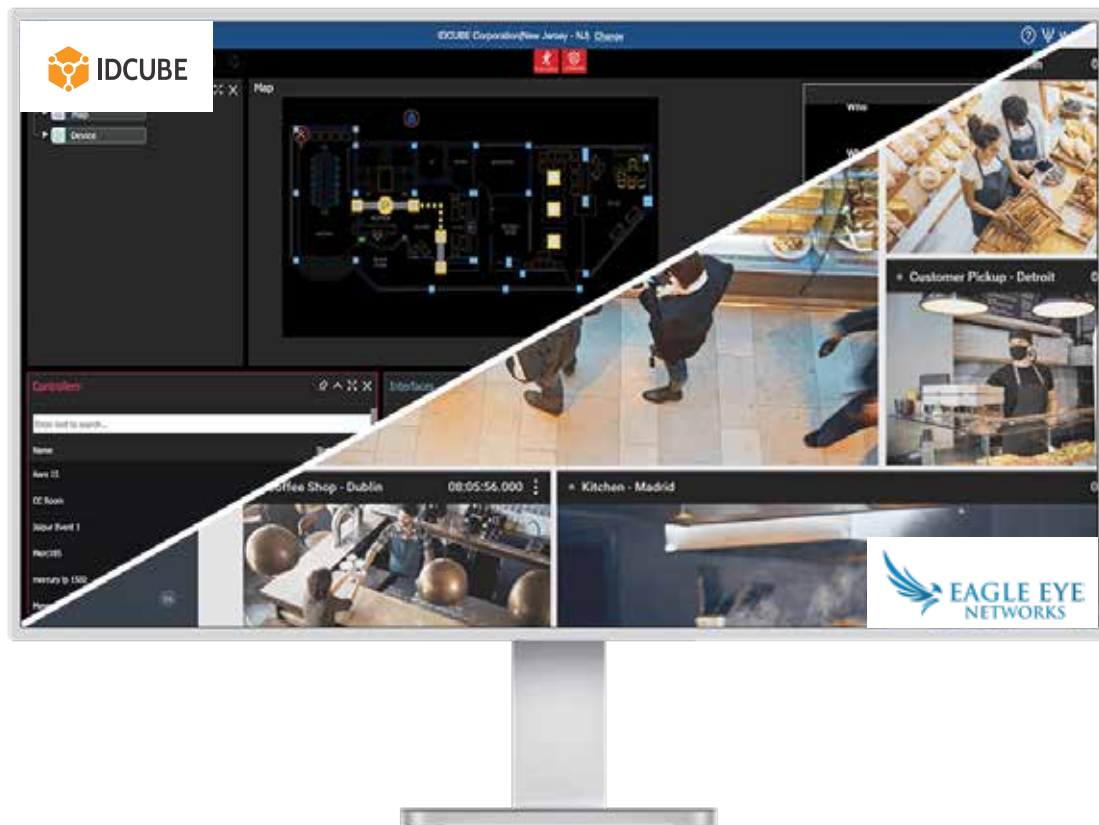

# Cloud Video Management System Integration

IDCUBE, provider of the world's first AI-powered physical access control solutions, has collaborated with Eagle Eye Networks, the leader in cloud video management software. This partnership delivers an integrated physical security application platform that eliminates the need for on-site computers or servers. The result is a seamless, truly cloud-based solution, enabling single-window monitoring, rapid incident response, and investigations.

# Features

**True Cloud-based Integration:** IDCUBE Access360.ai and EagleEye VMS are both cloud-based platforms that integrate and multiply the benefits of the cloud.

**Camera mapping with Doors & IO Points:** Cameras from VMS and doors & IO points from Access control integrate together, having events and alarms mapped with corresponding videos.

**Live view in Access Control:** The integration allows users to view live video of any camera from within the access control interface.

**Stored Video playback:** Single window in access control to Play a video from a predefined camera against time and area of access doors, Intrusion Zones, and IO Points.

**Swift Investigation:** View live alarms from the access control & intrusion detection system and their mapped video streams for precise situational understanding and Investigation.

**Instant Response:** Administrators may easily lock, unlock, or choose to lock down the facility or a particular floor while viewing the camera clips through the same window.